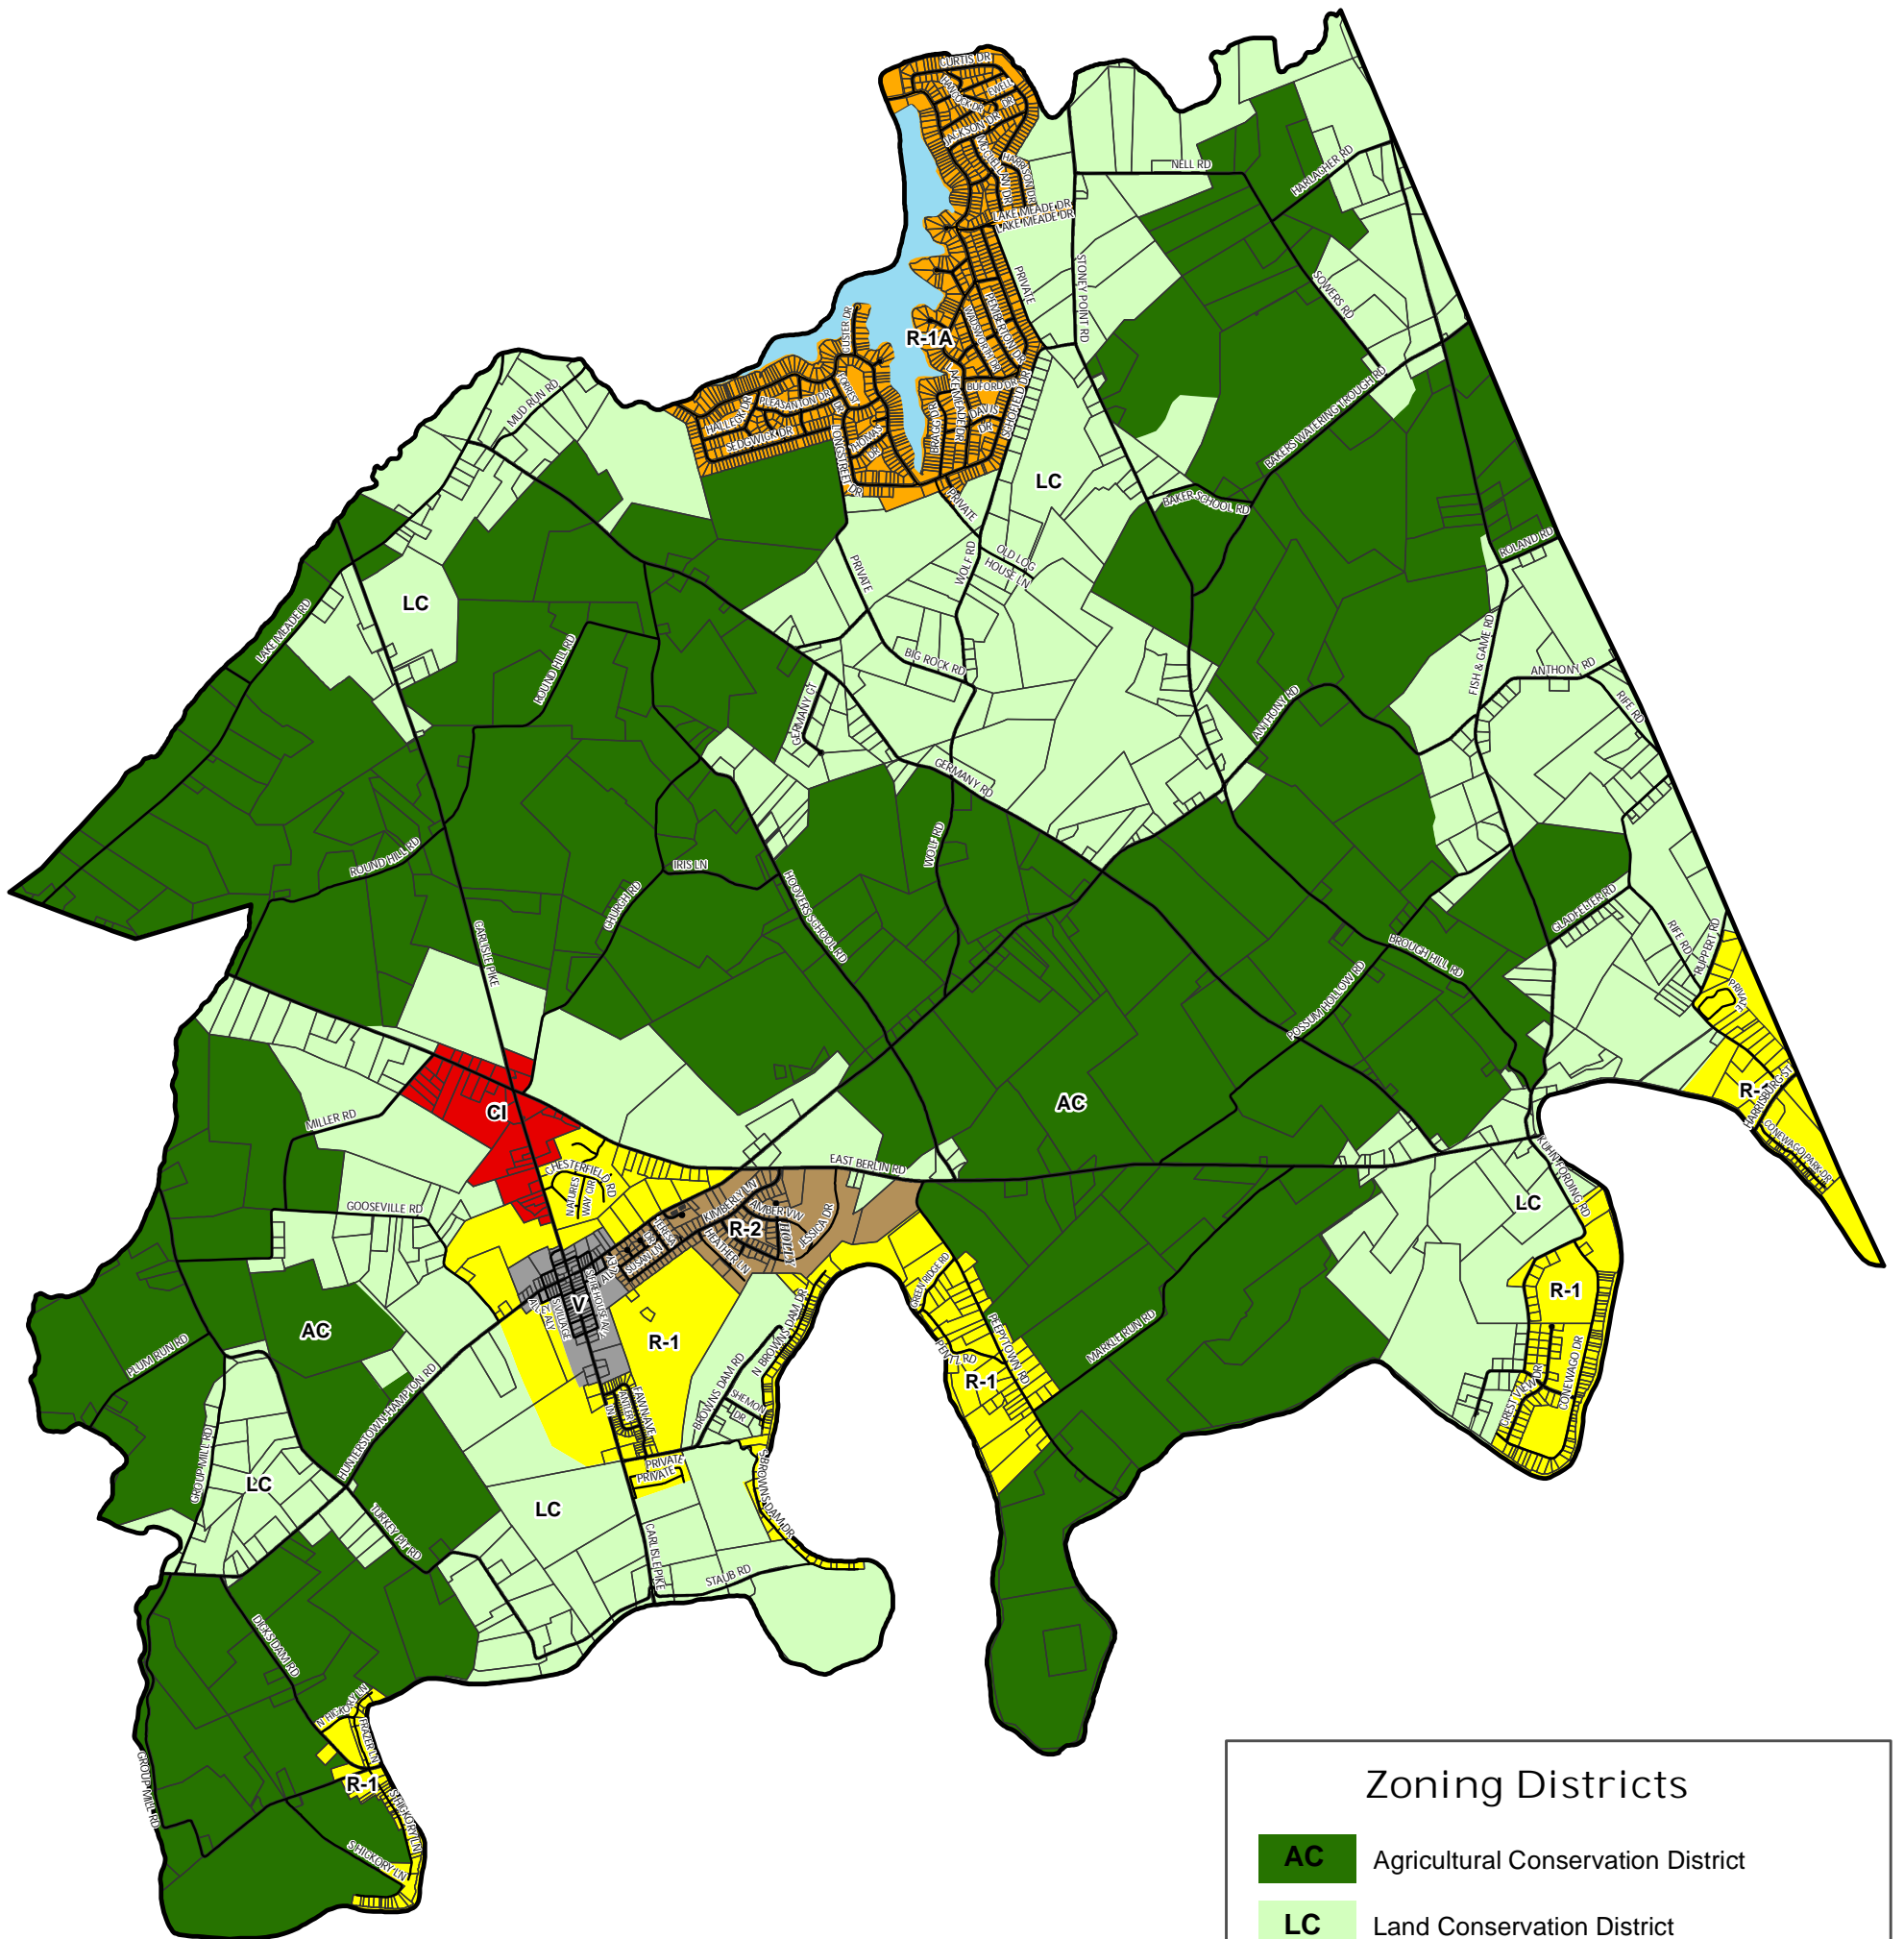

Zoning Map of Reading Township

Adopted: January 10, 2000
 Amended: May 21, 2007; July 21, 2008;
 January 20, 2020; February 15, 2021; September 20, 2021

Zoning Districts

AC	Agricultural Conservation District
LC	Land Conservation District
R-1	Low Density Residential District
R-1A	Low Density Residential District
R-2	Moderate Density Residential District
V	Village District
CI	Commercial/ Industrial District

Miles
 0 0.25 0.5 1