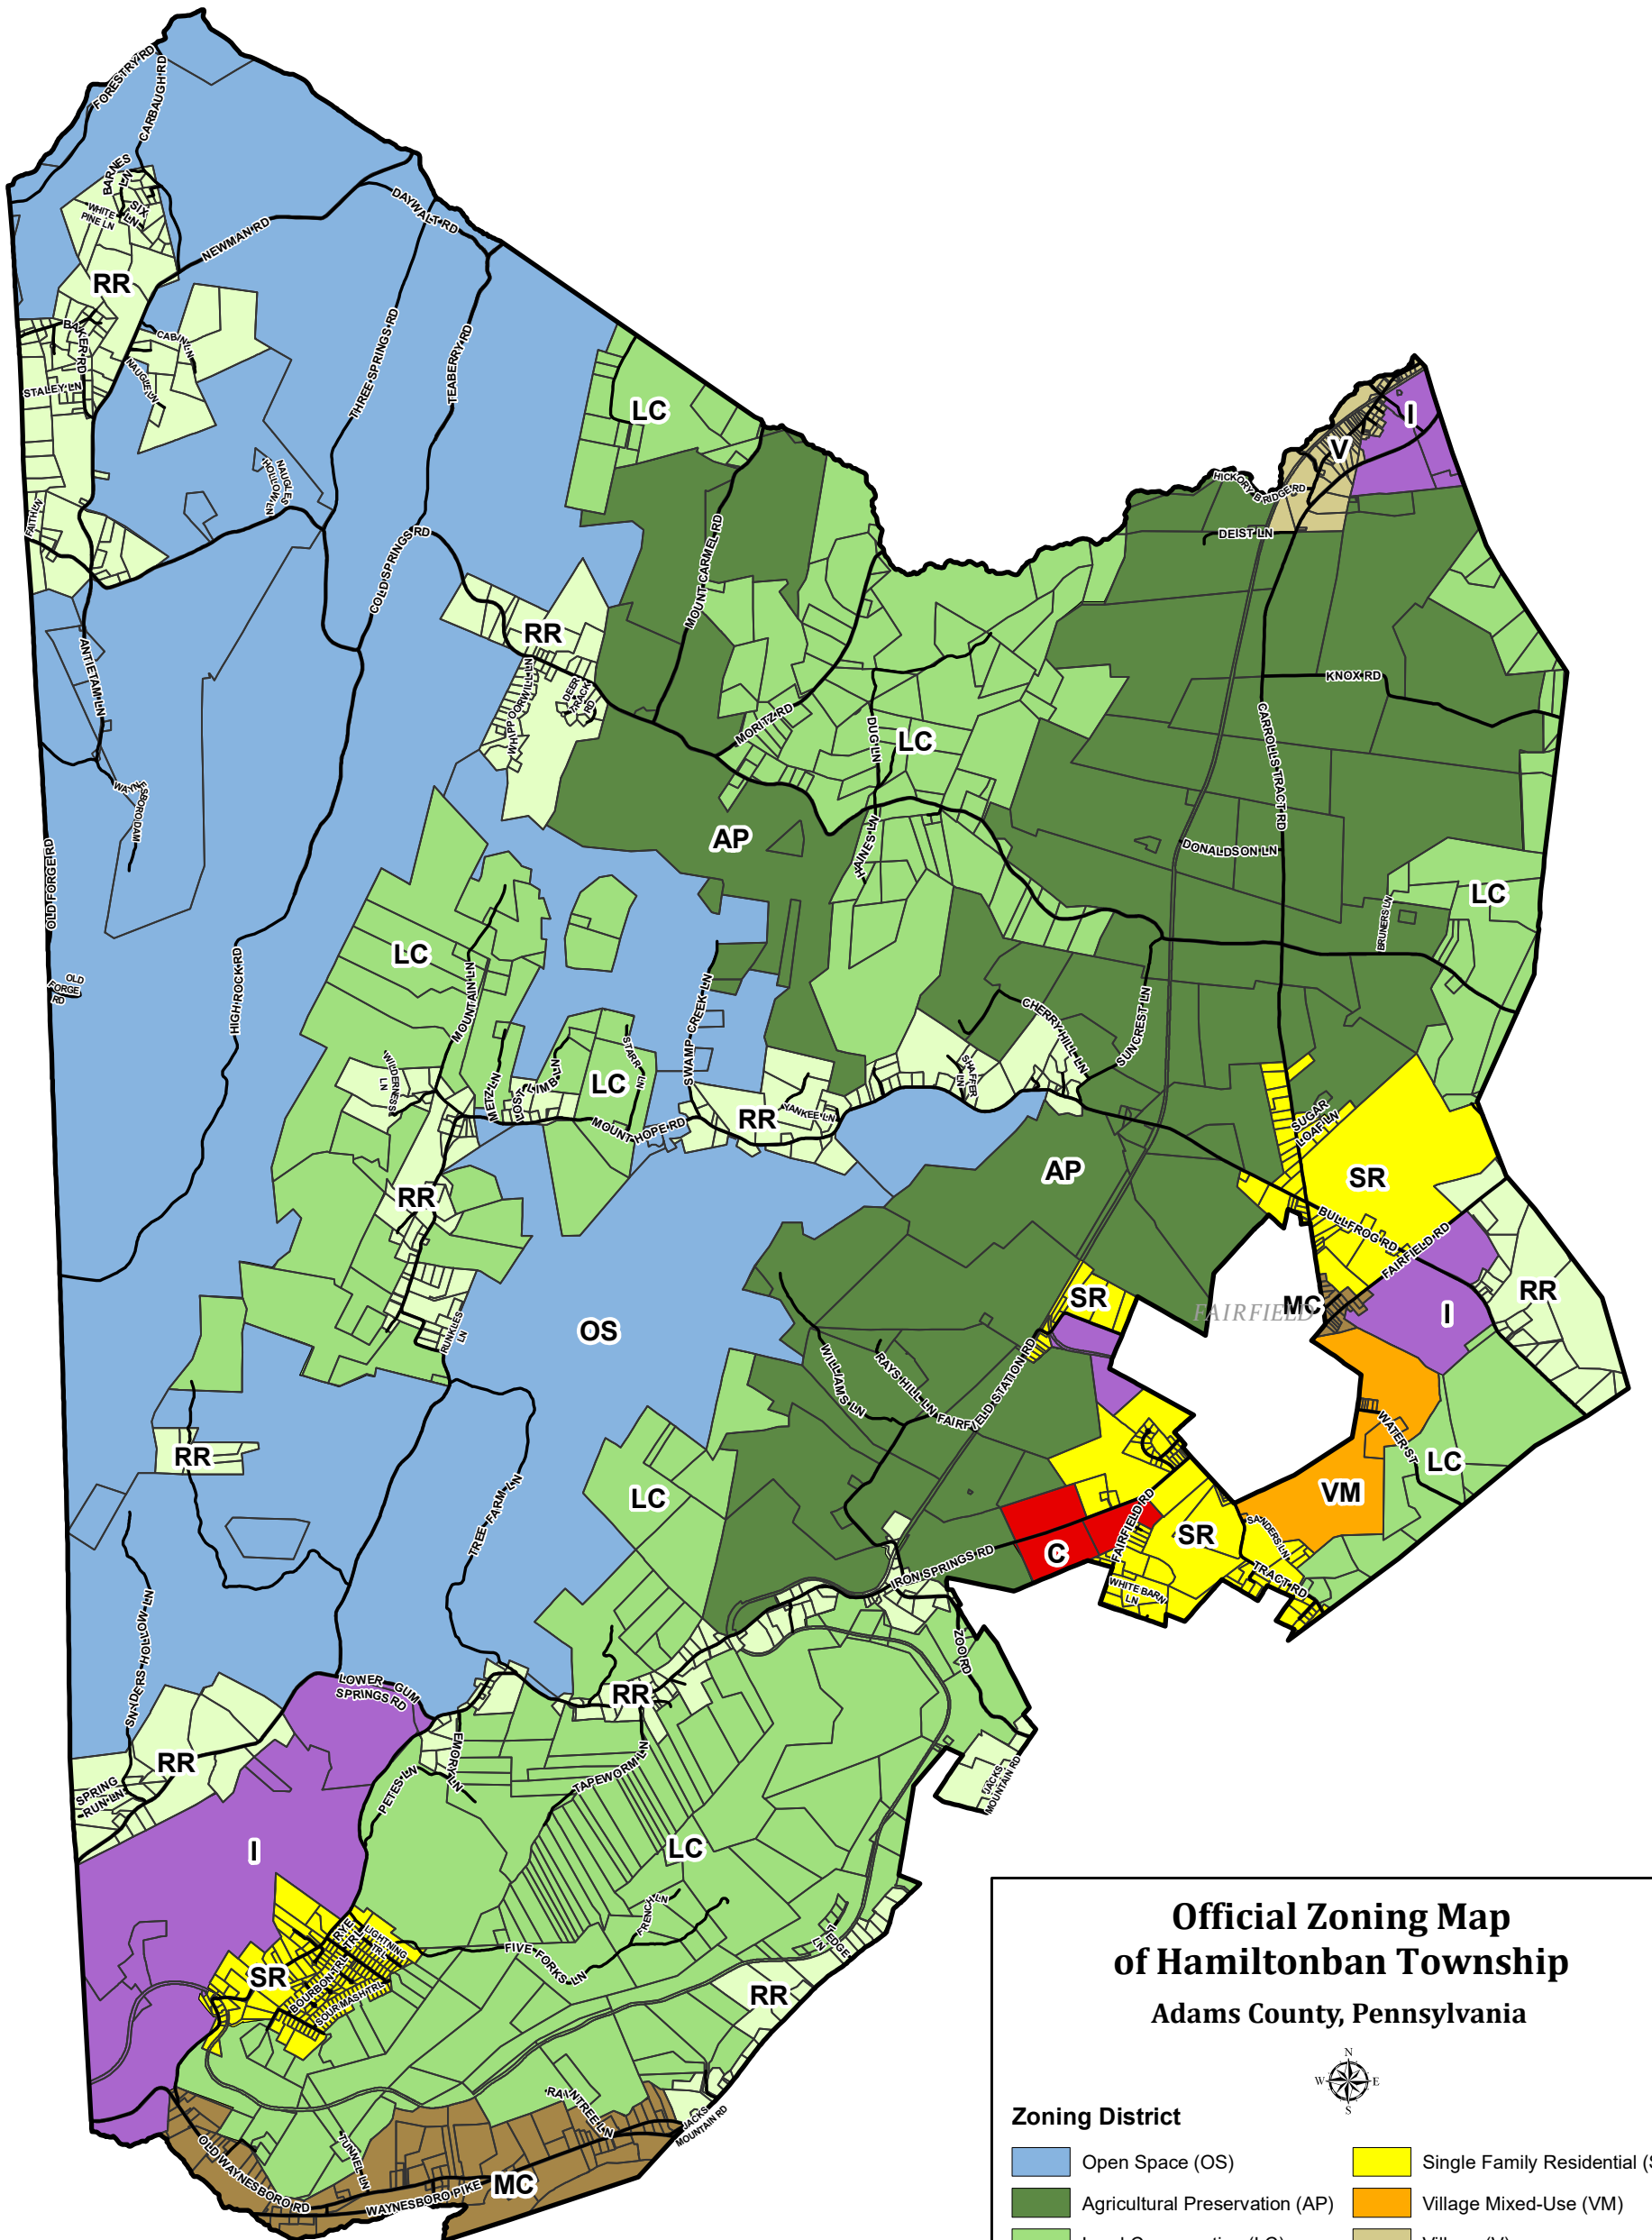

DRAFT HAMILTONBAN TOWNSHIP ZONING MAP

DRAFT
February 21, 2019

Official Zoning Map of Hamiltonban Township Adams County, Pennsylvania

Zoning District

 Open Space (OS)	 Single Family Residential (SR)
 Agricultural Preservation (AP)	 Village Mixed-Use (VM)
 Land Conservation (LC)	 Village (V)
 Rural Residential (RR)	 Mixed-Use Corridor (MC)
 Commercial (C)	 Industrial (I)

Prepared By ACOPD January 24, 2018 S.W.
Rev. November 19, 2018