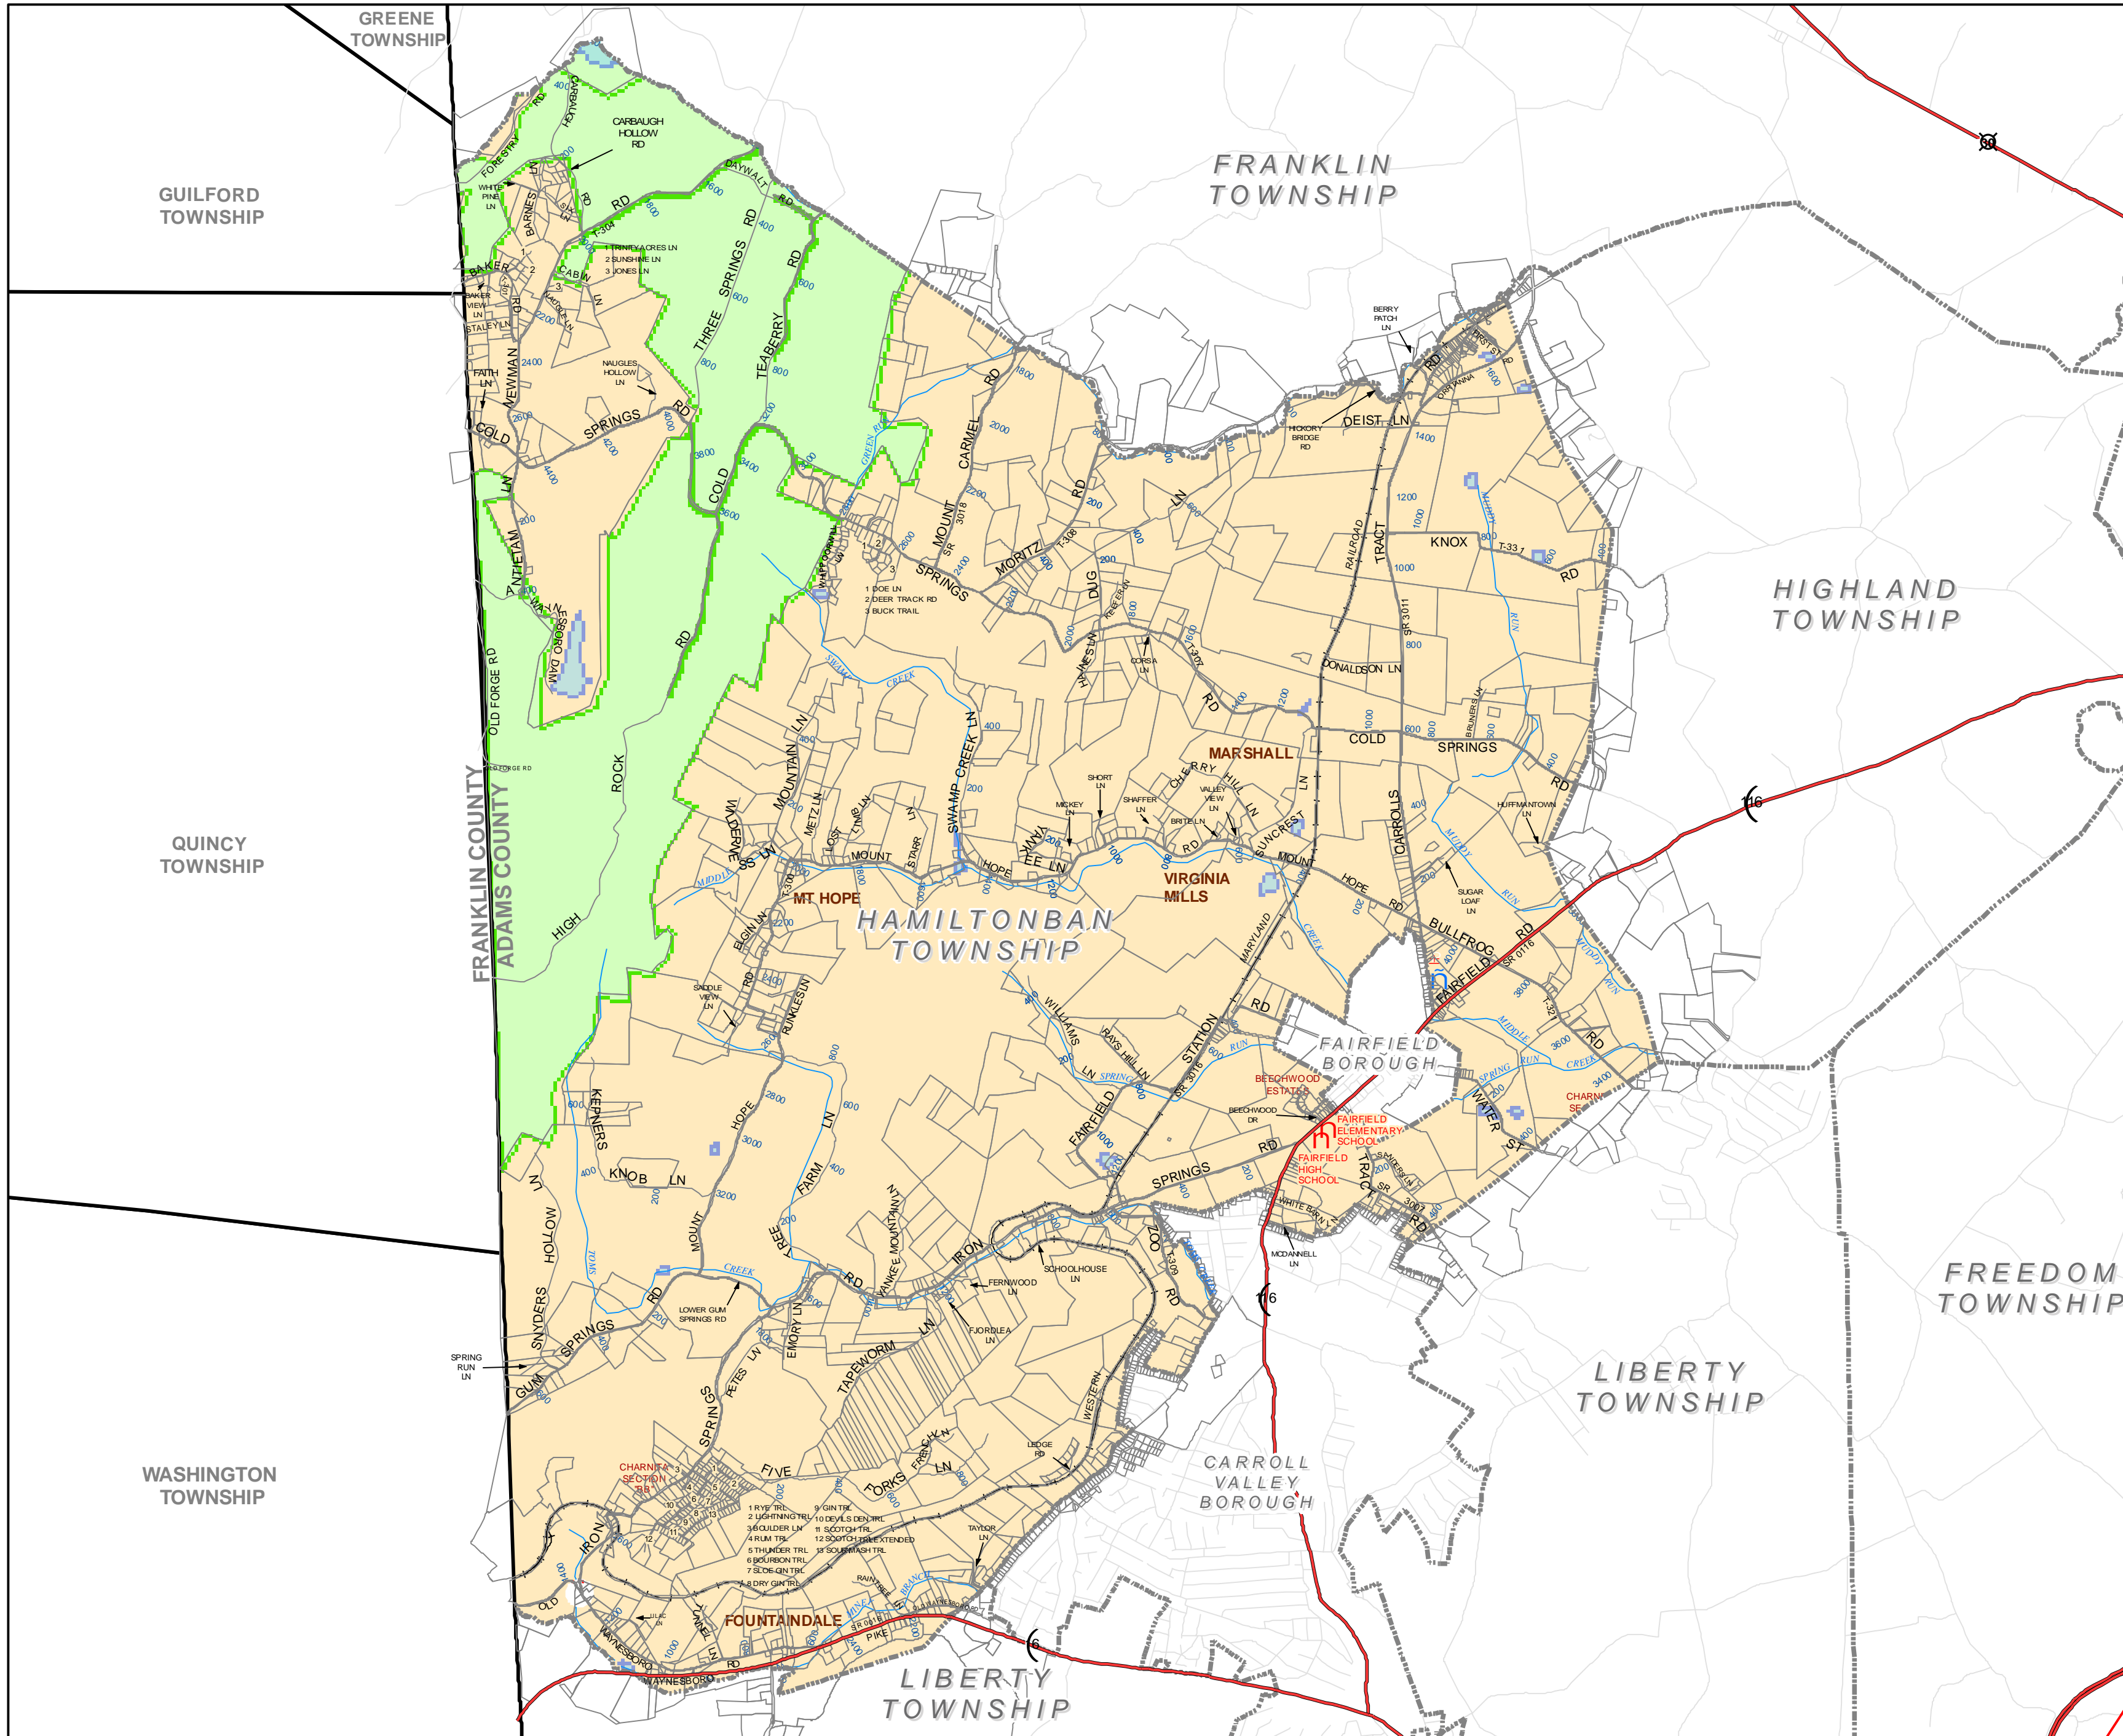

HAMILTONBAN TOWNSHIP