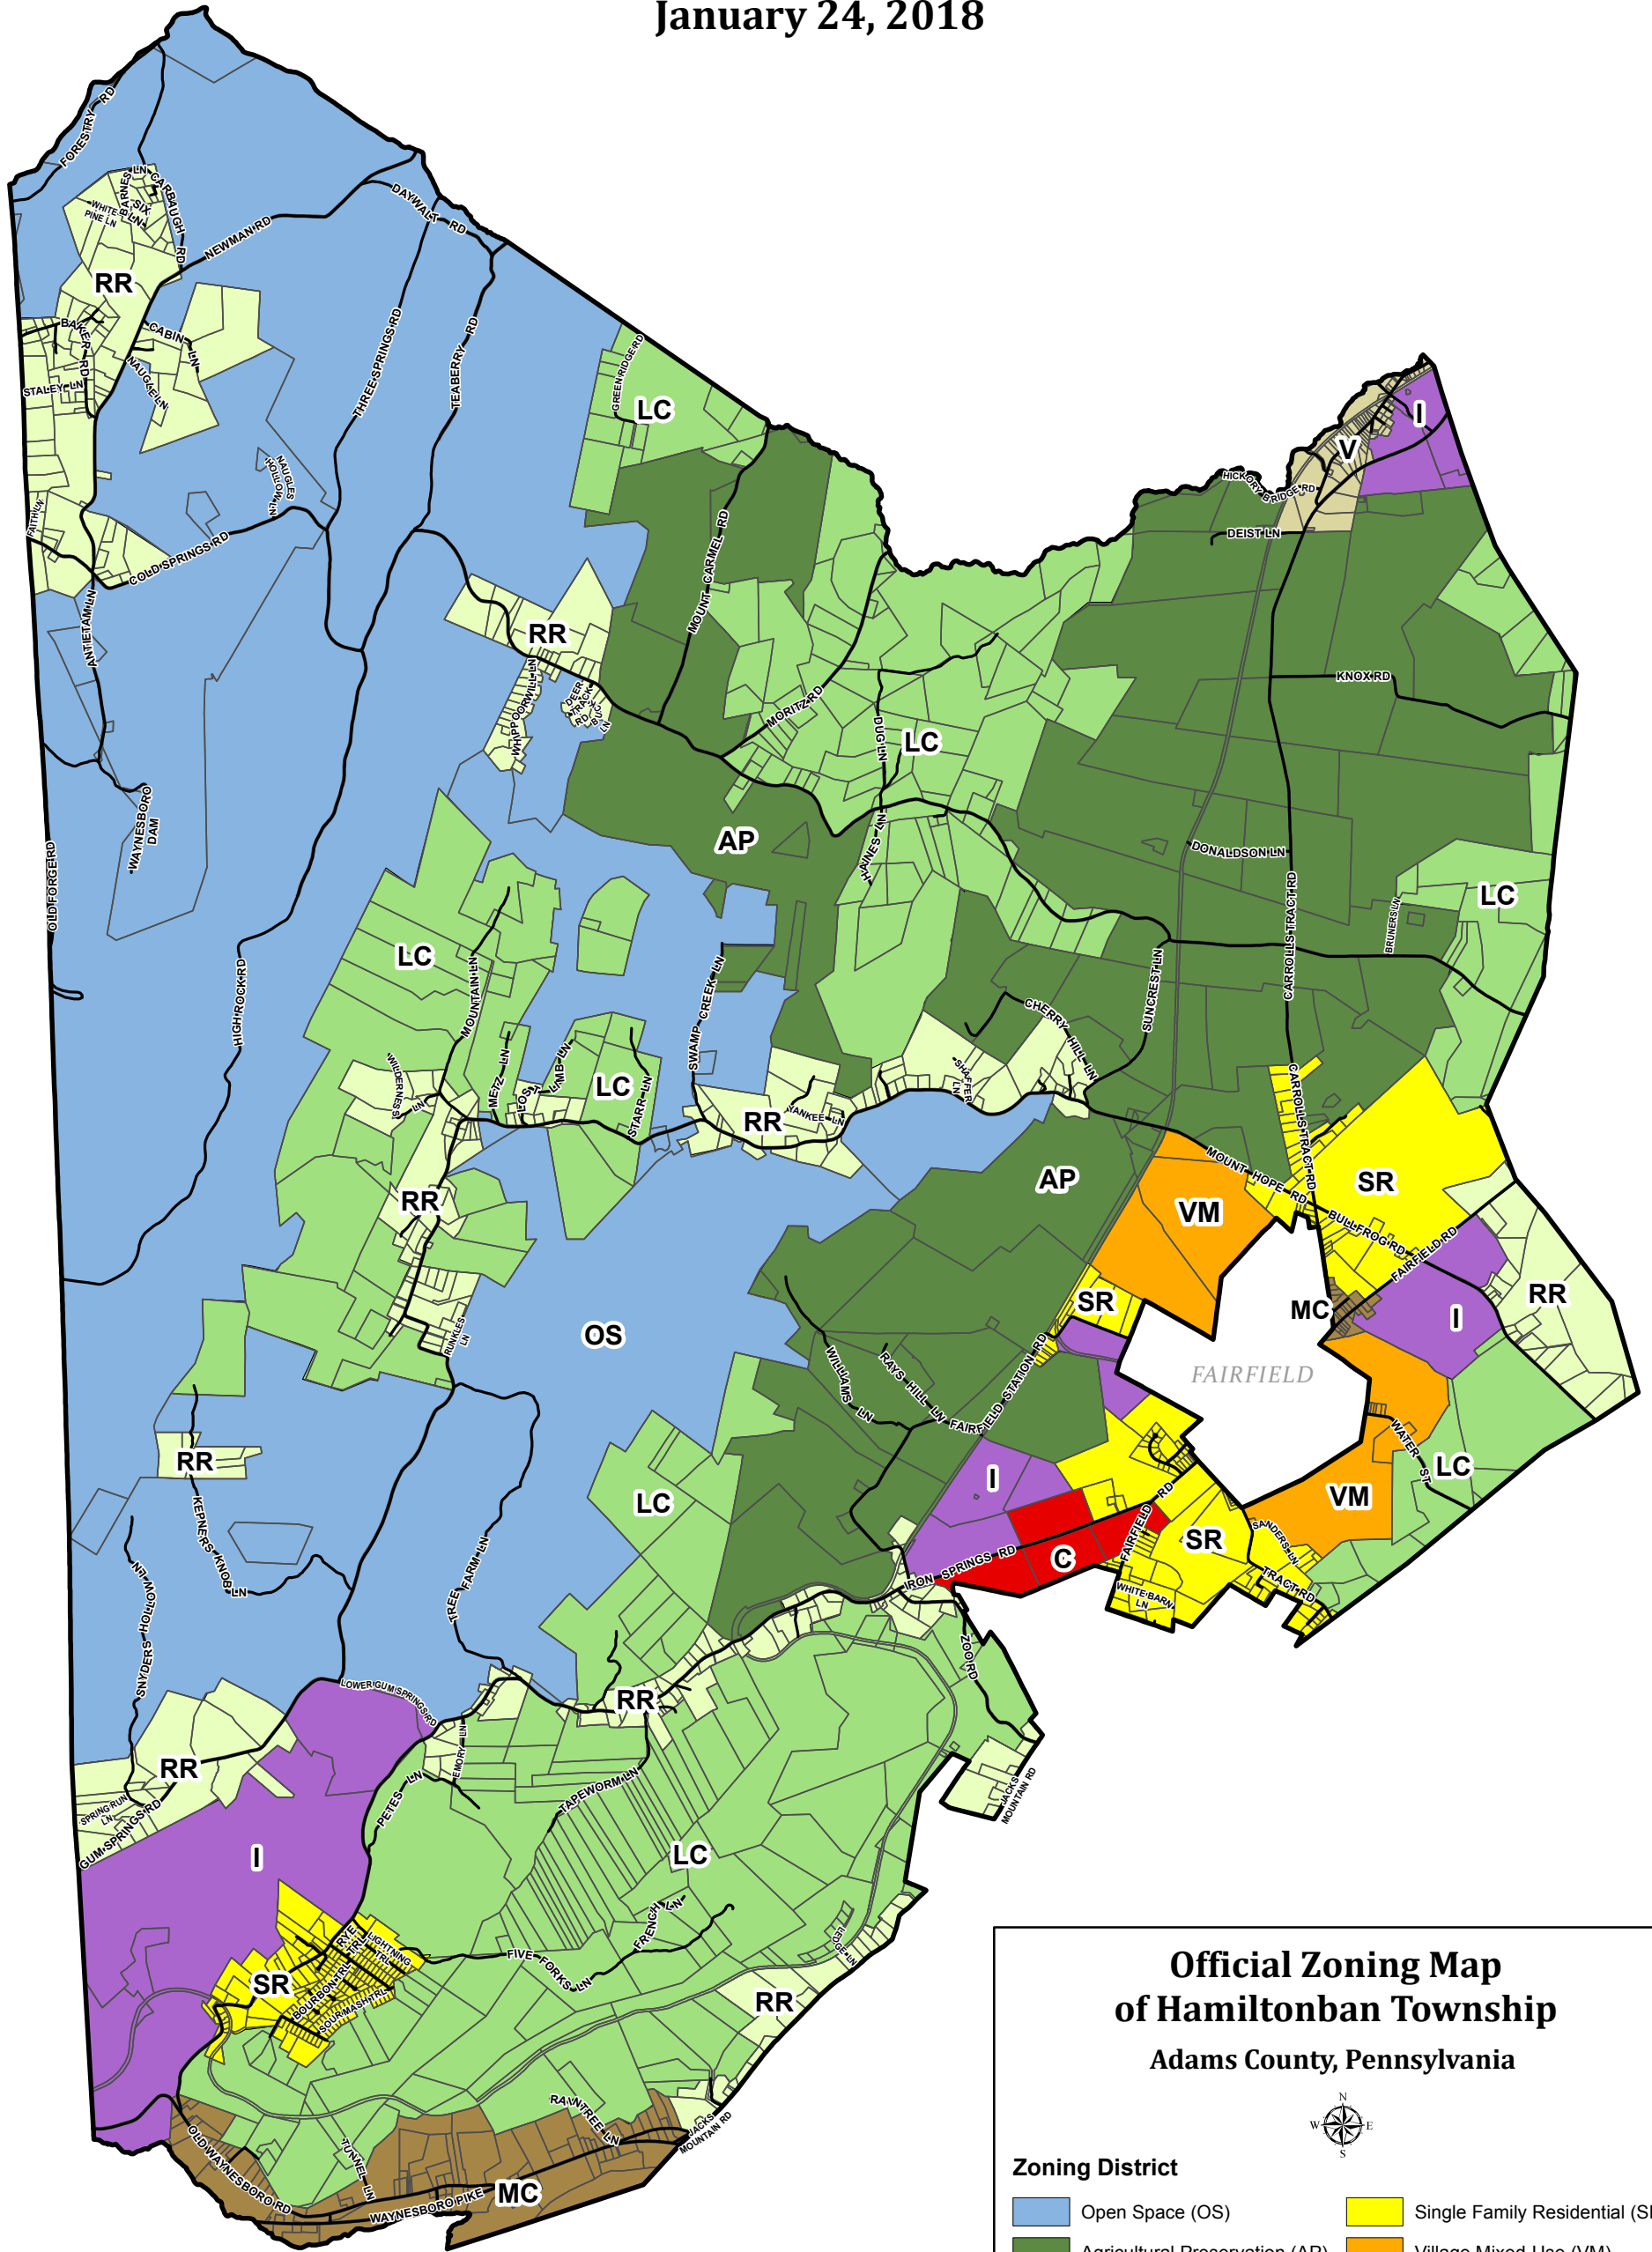

DRAFT HAMILTONBAN TOWNSHIP ZONING MAP

DRAFT
January 24, 2018

Official Zoning Map of Hamiltonban Township Adams County, Pennsylvania

Zoning District

Open Space (OS)	Single Family Residential (SR)
Agricultural Preservation (AP)	Village Mixed-Use (VM)
Land Conservation (LC)	Village (V)
Rural Residential (RR)	Mixed-Use Corridor (MC)
Commercial (C)	Industrial (I)

Prepared By ACOPD January 24, 2018 S.W.