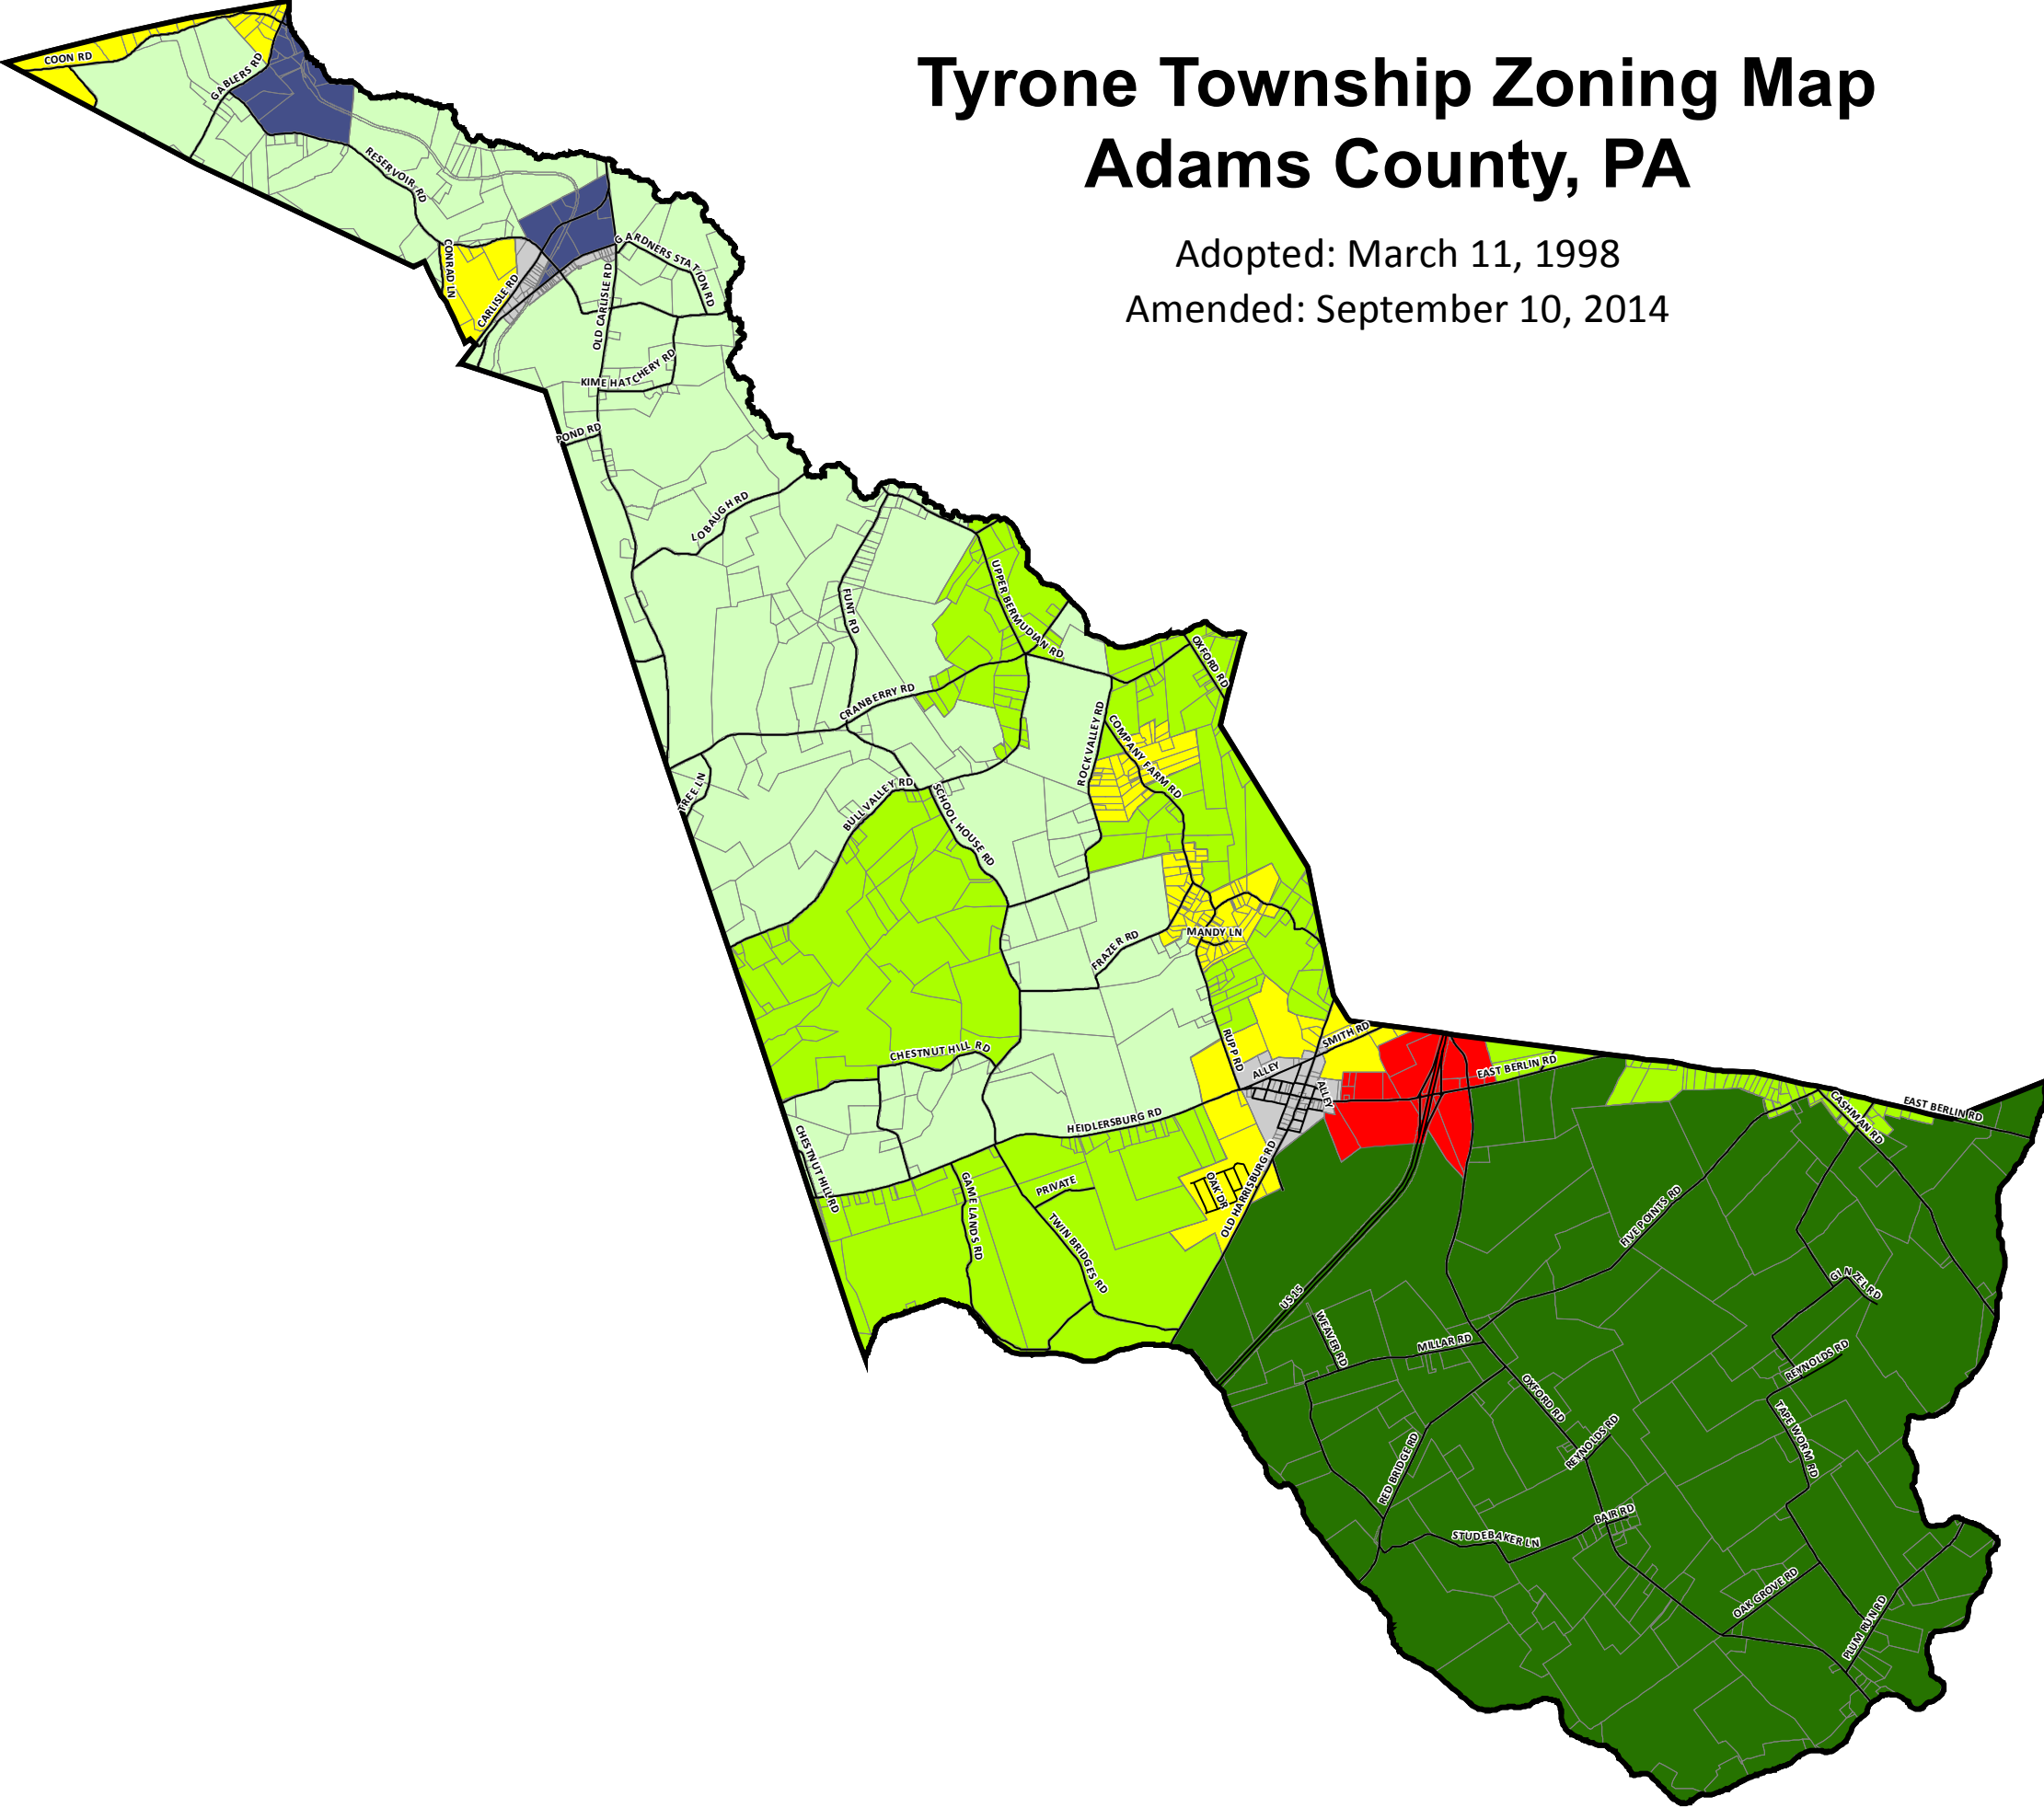

# Tyrone Township Zoning Map Adams County, PA

Adopted: March 11, 1998  
Amended: September 10, 2014

### Legend

- Zoning District**
- Agricultural Preservation 2 (AP-2)
  - Agricultural Preservation 1 (AP-1)
  - Rural Residential (RR)
  - Residential (R)
  - Village (V)
  - Highway Commercial (HC)
  - Industrial (I)

The Tyrone Township Zoning Map does not depict the Floodplain District as set forth in Article XI of the Tyrone Township Zoning Ordinance.

Prepared By: ACOPTD - GIS Division S.W.  
March 1998, Revised September 2014