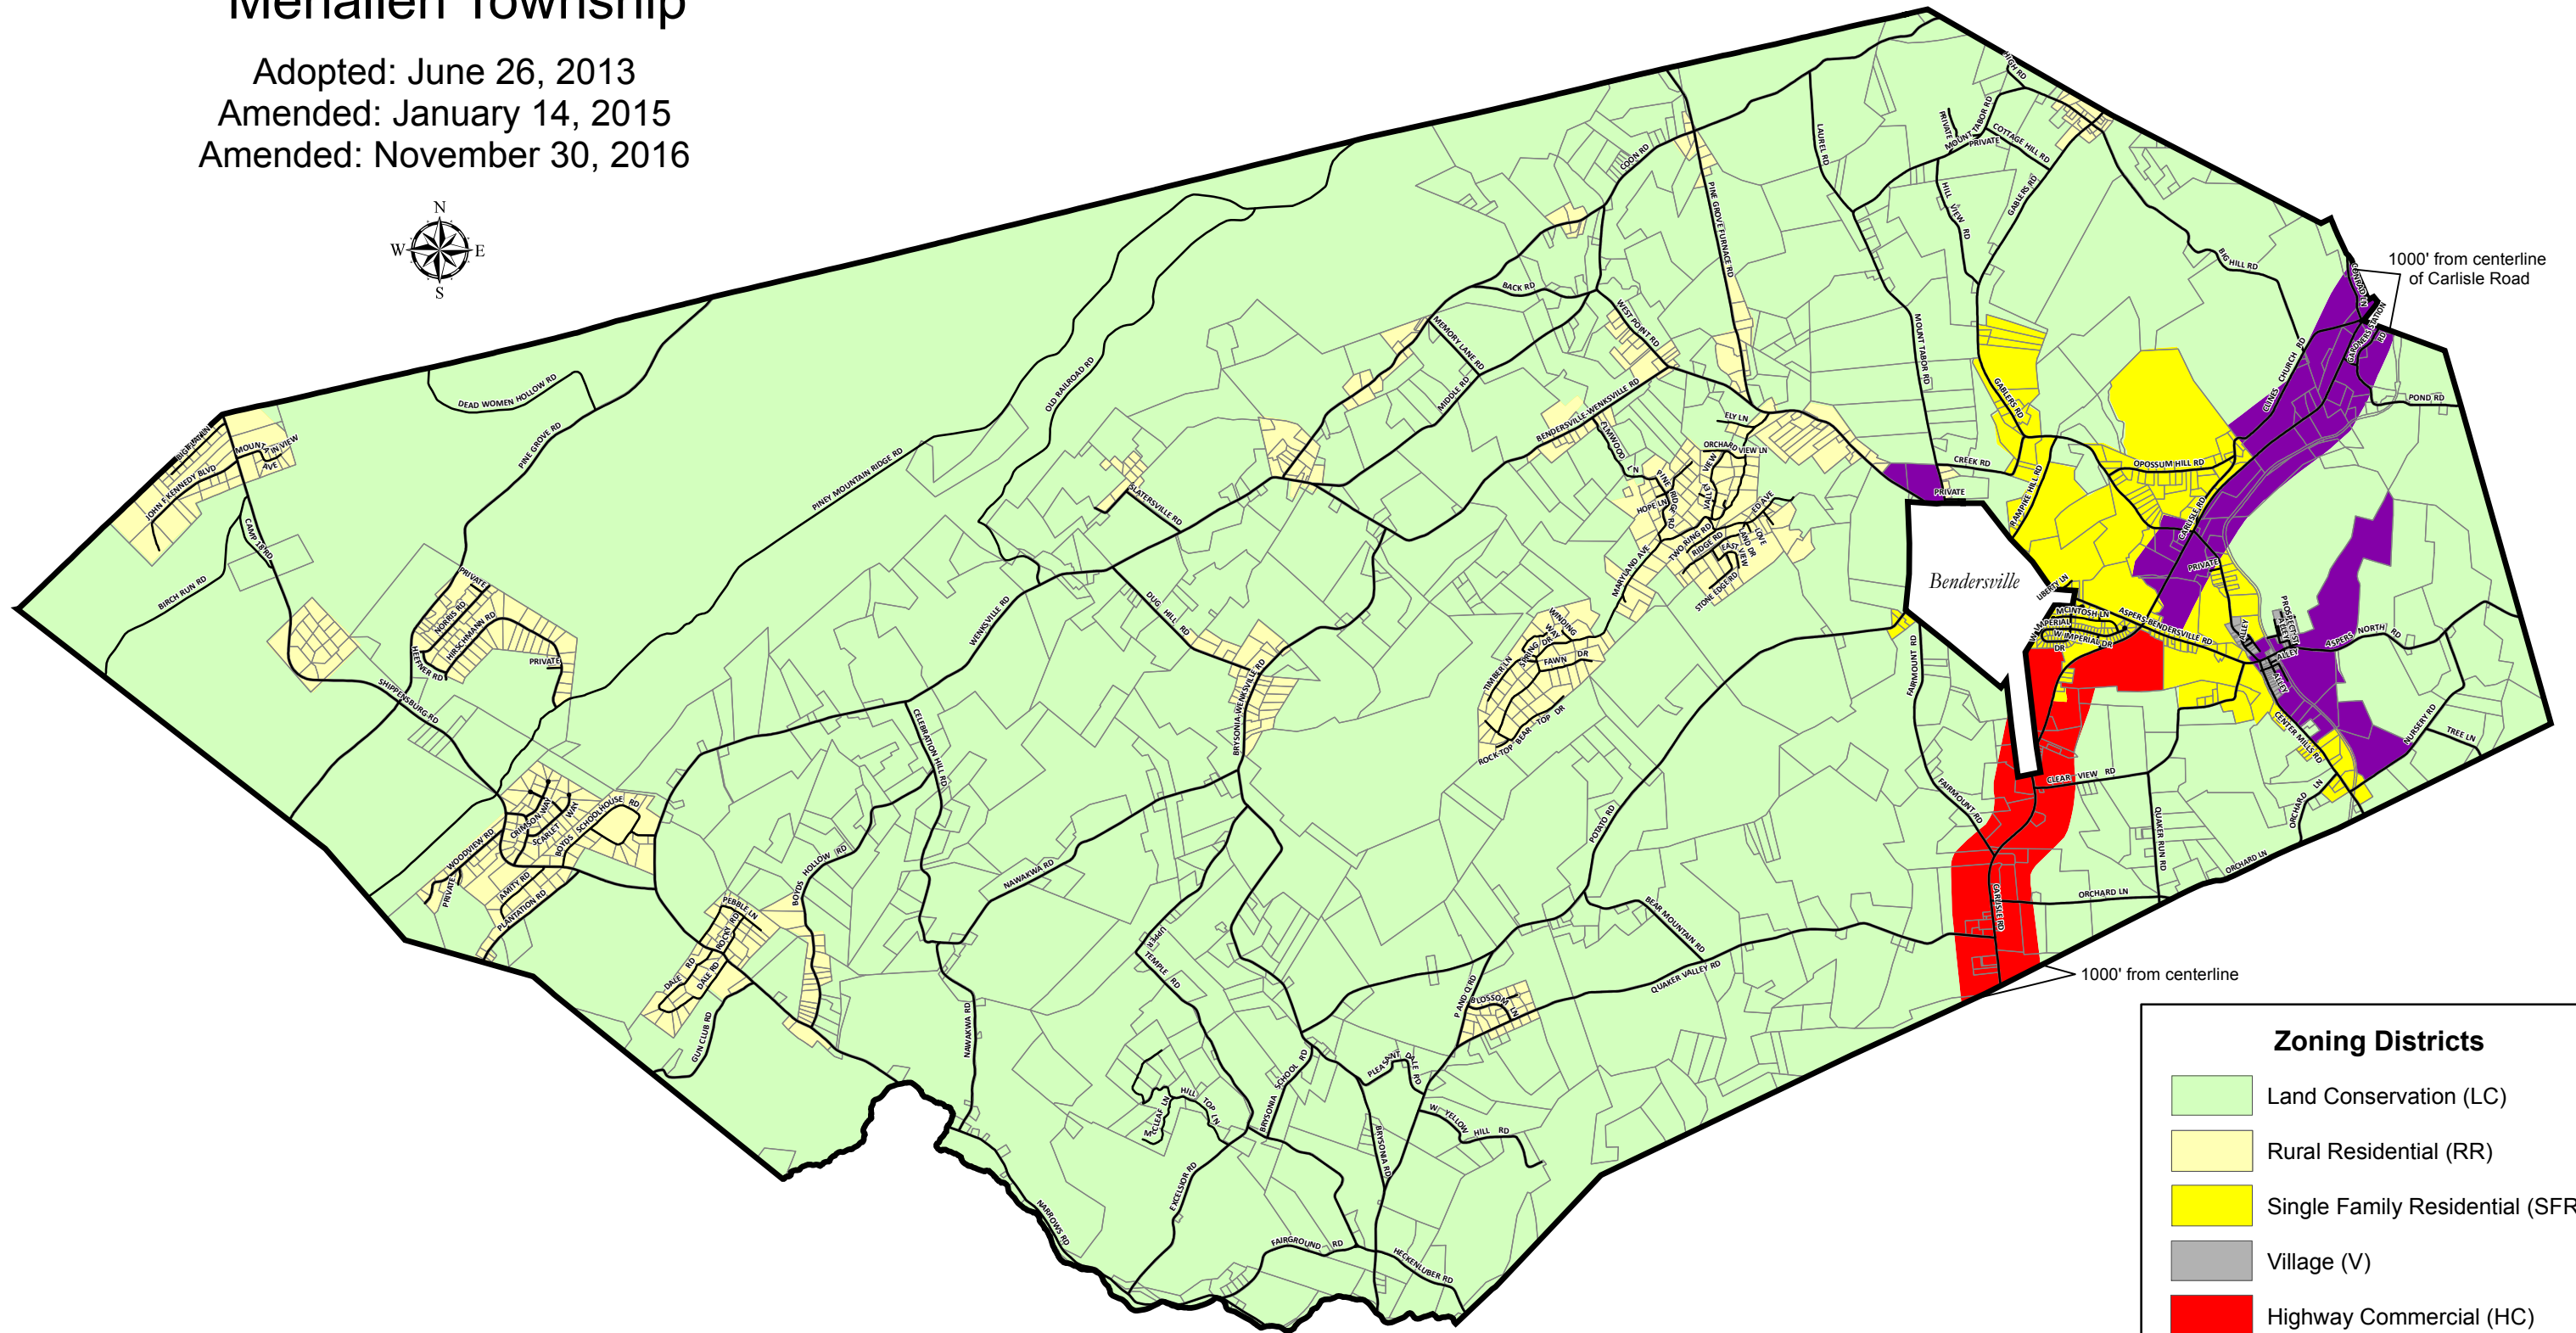

Adams County Zoning Map

Menallen Township

Adopted: June 26, 2013
 Amended: January 14, 2015
 Amended: November 30, 2016

1000' from centerline of Carlisle Road

1000' from centerline

Zoning Districts

- Land Conservation (LC)
- Rural Residential (RR)
- Single Family Residential (SFR)
- Village (V)
- Highway Commercial (HC)
- Employment Center (EC)

Prepared By:
 ACOPD - GIS Division | July 2013
 Revised February 2015,
 January 2017