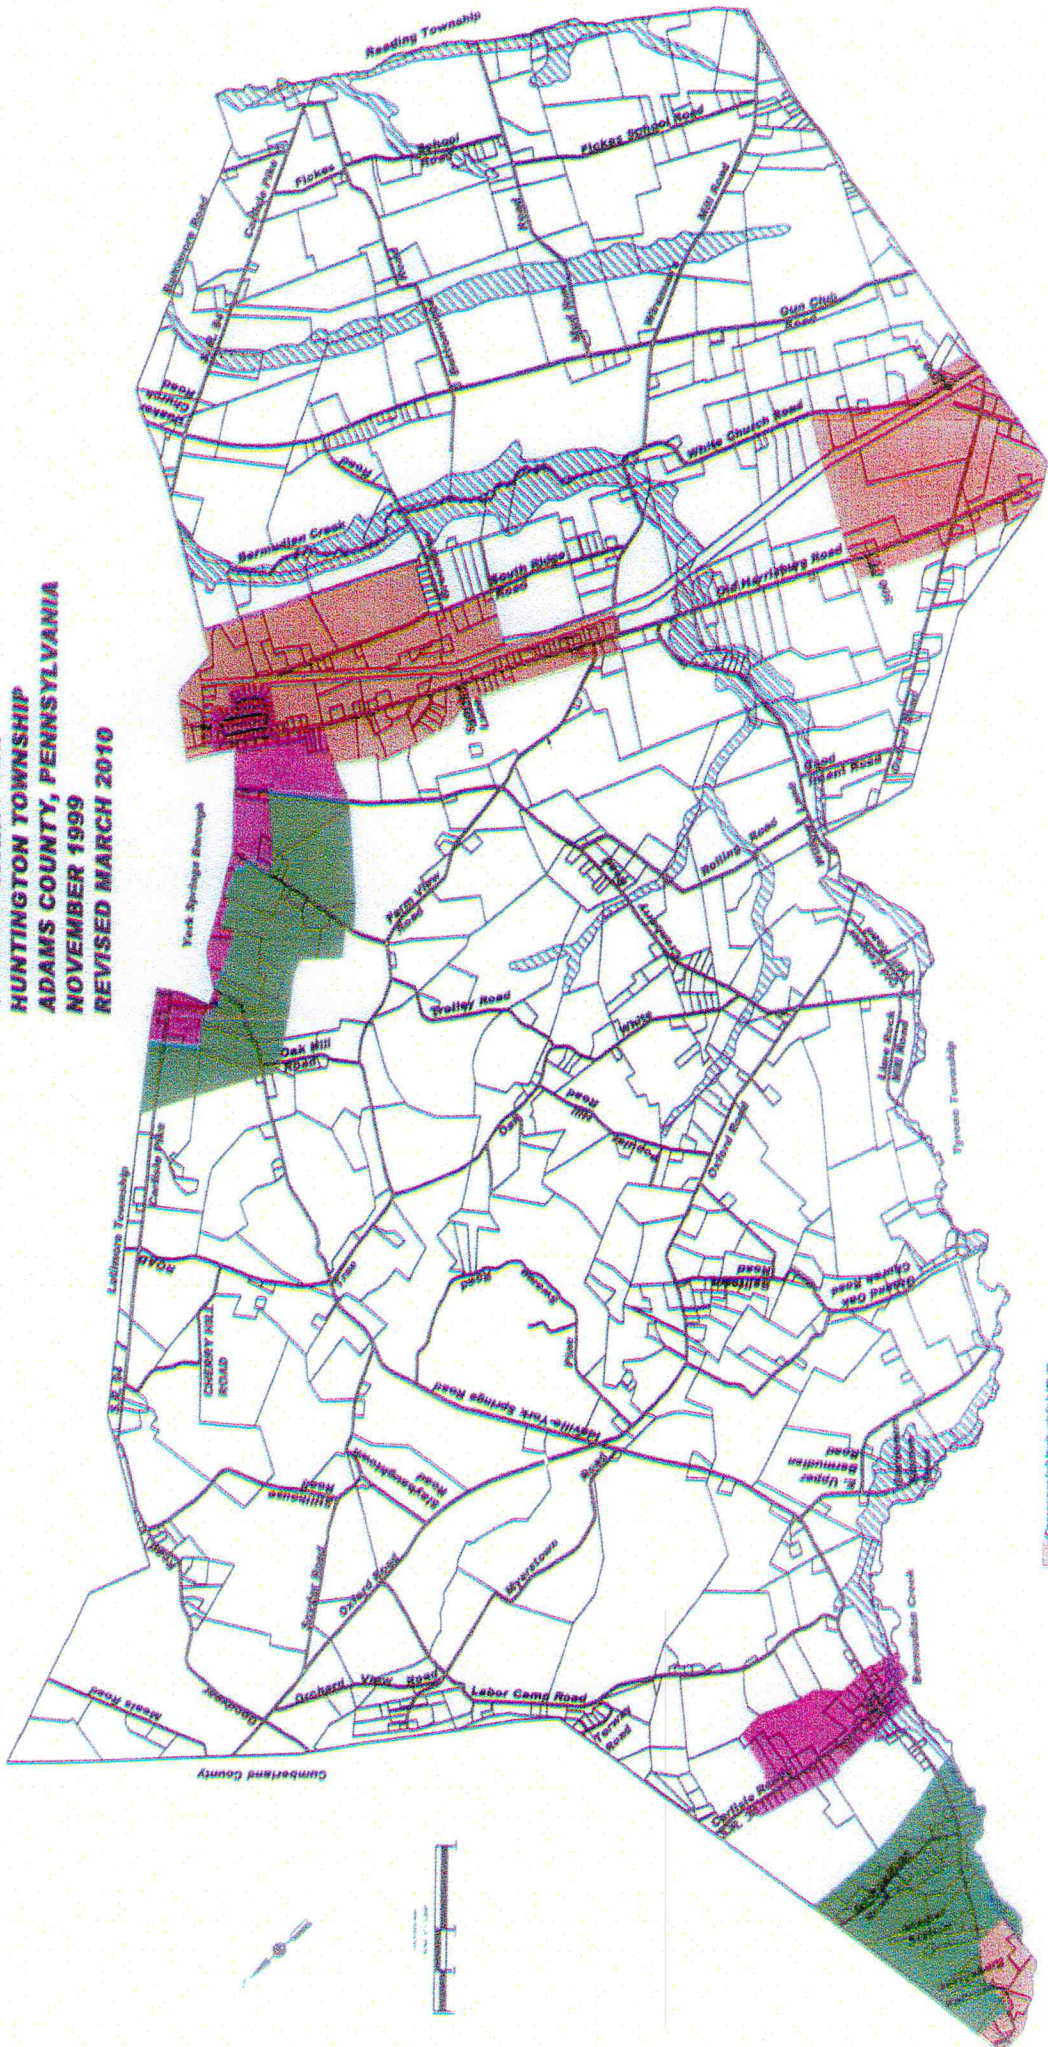

Township of Huntington

**OFFICIAL ZONING MAP
HUNTINGTON TOWNSHIP
ADAMS COUNTY, PENNSYLVANIA
NOVEMBER 1999
REVISED MARCH 2010**

- Residential Single-Family (R-1)
- Residential Suburban (R-2)
- Residential Medium-Density (R-3)
- Commercial (C-1)
- Industrial (I-1)
- Office (O-1)
- Public Use (P-1)