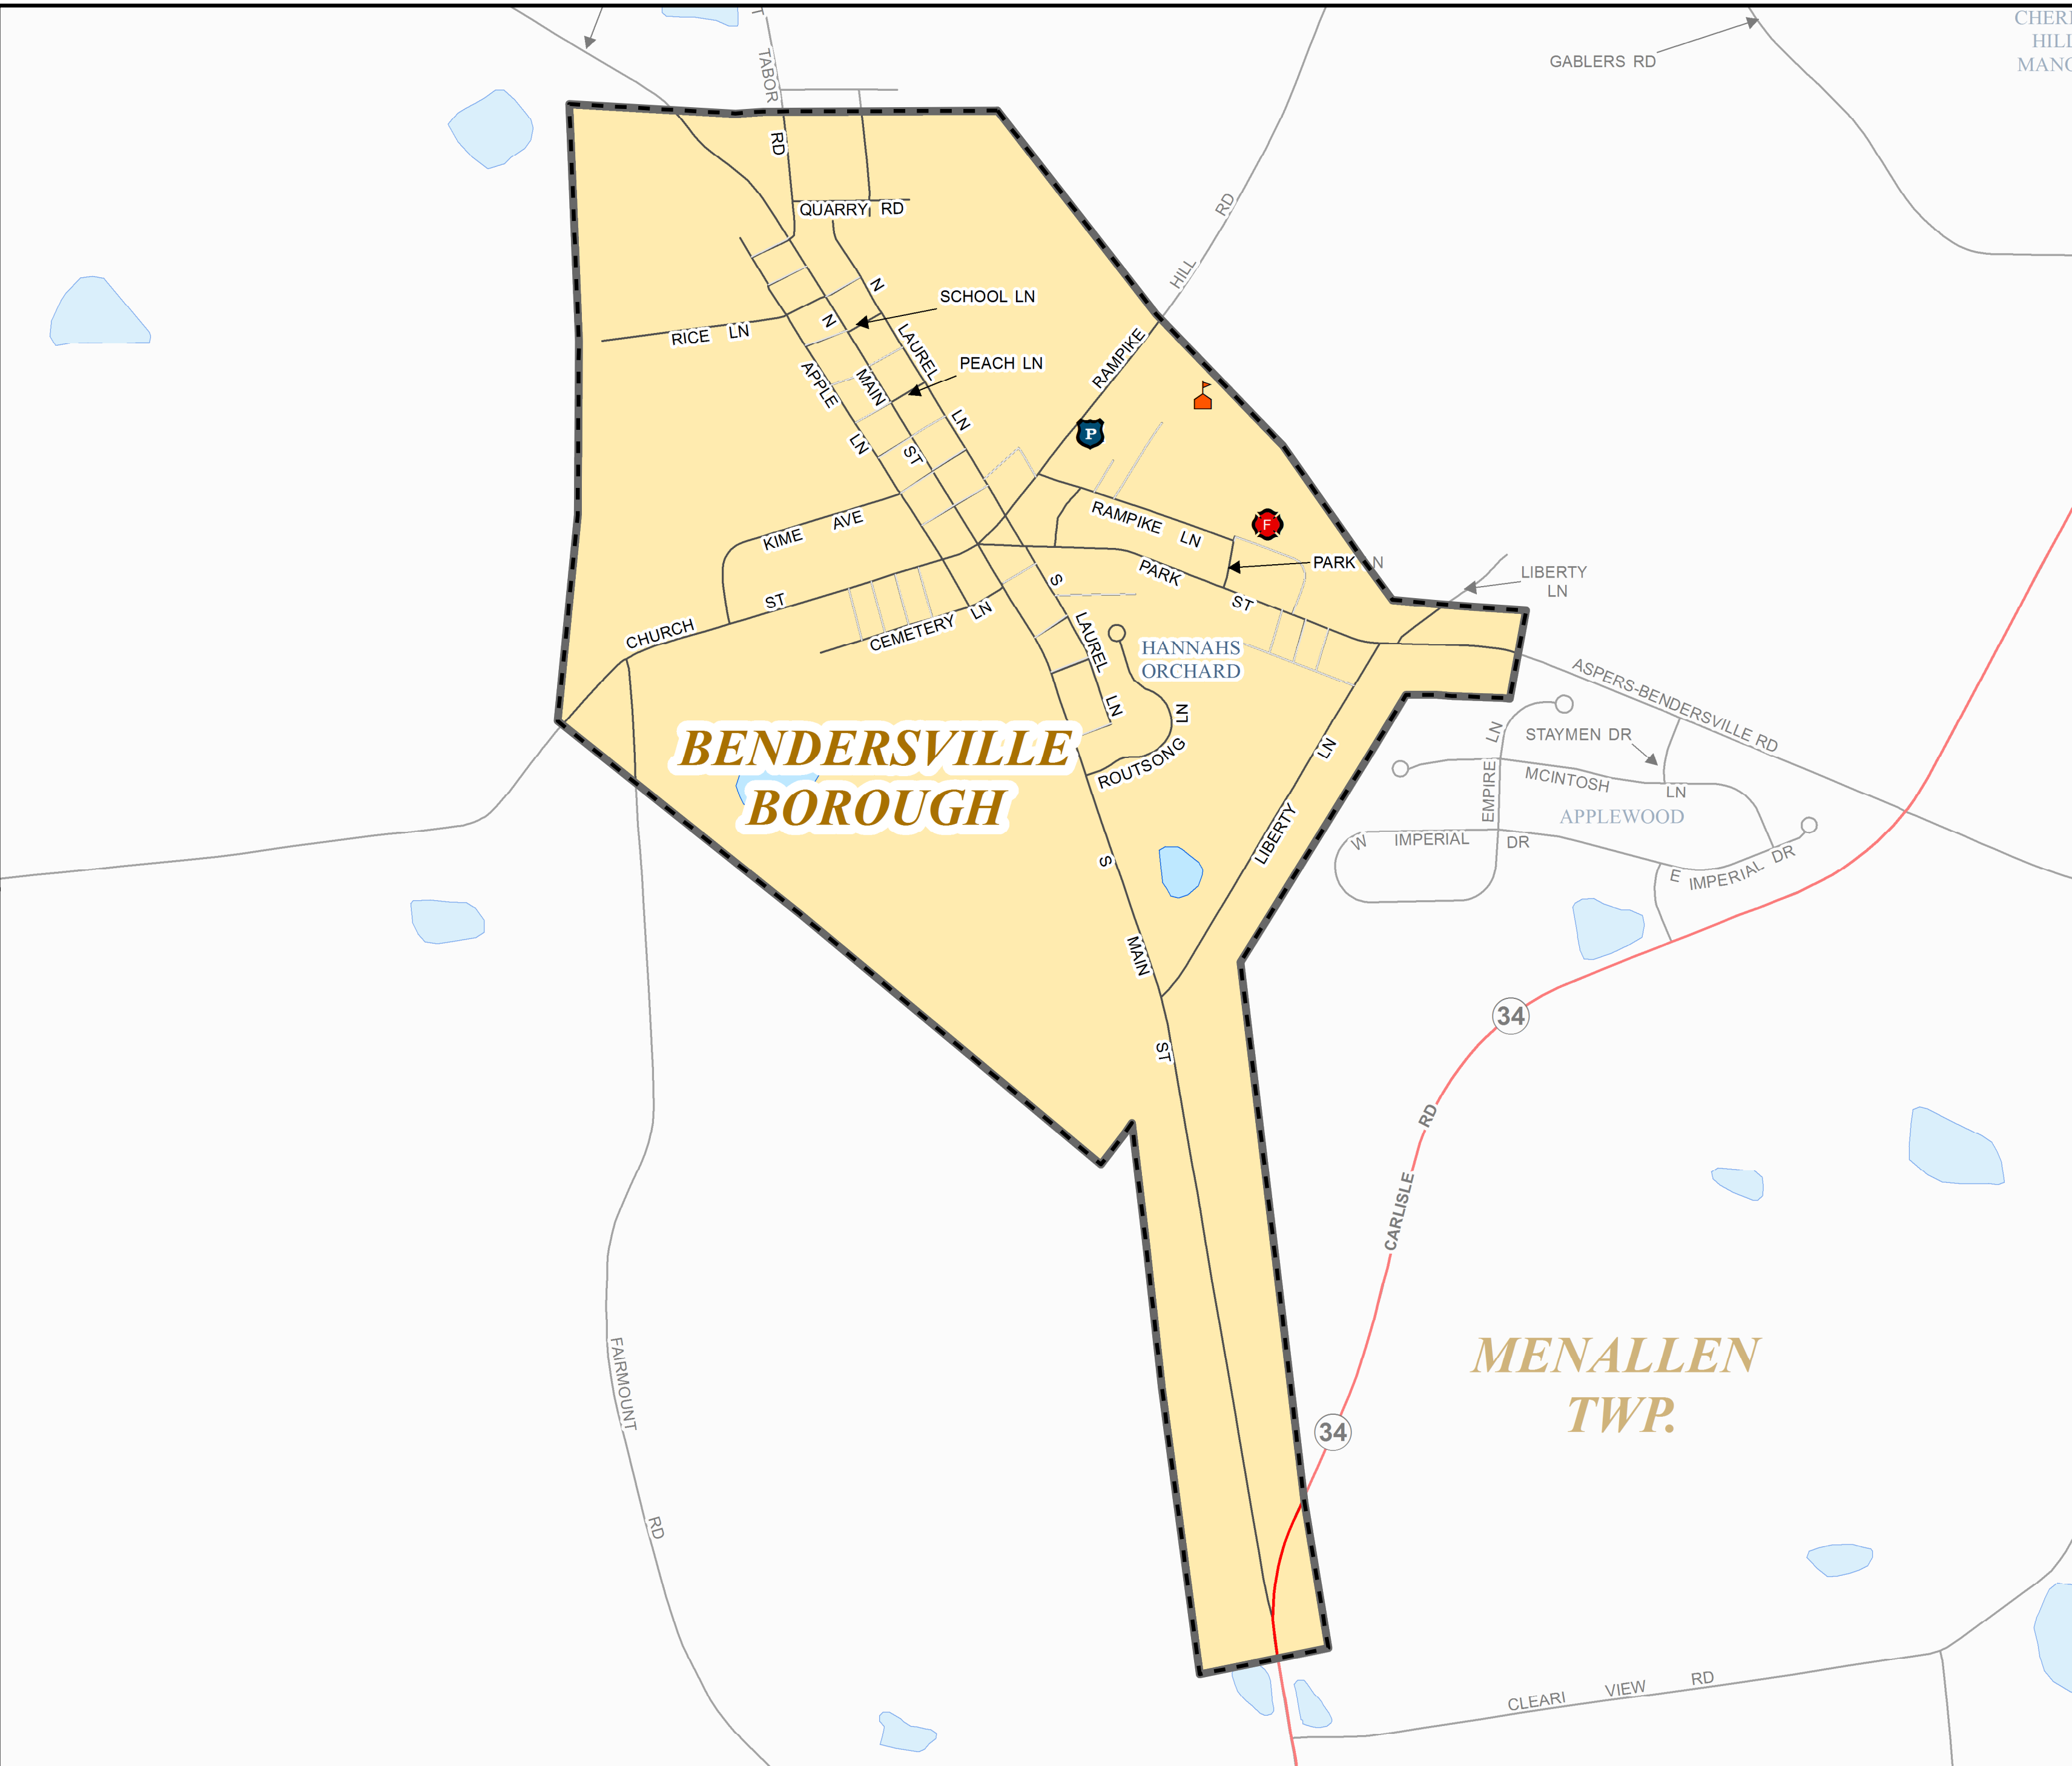

# BENDERSVILLE BOROUGH

Adams County, Pennsylvania

### Legend

- County Boundary
- Municipal Boundary
- OXFORD** Borough
- BUTLER** Township
- ASPERS** Village
- HIDDEN PINES** Development & MHP
- Major Road
- Street
- Alley
- Address Range
- Railroad
- Fire Station
- Hospital
- Municipal Building
- Police Station
- School Building
- Water Body
- Stream
- College Campus
- Michaux State Forest
- Gettysburg National Military Park
- Pa. State Game Lands, No. 249-270

Miles  
0 0.075 0.15 0.3

Office of  
**PLANNING** and  
**DEVELOPMENT**

Data Source:  
ACOPD - GIS Division

Prepared By:  
ACOPD - GIS Division | AP | January 2018

This map is for illustration purposes only. Adams County Office of Planning & Development does not assume any responsibility for the information presented on this map.